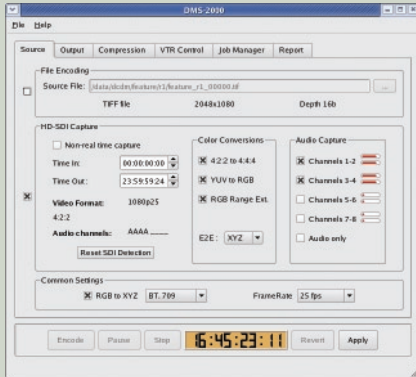

SOFTWARE

DMS Control Utility

Provides full control of the DMS-2000 mastering functions. Select source input, compression parameters and more.

SPECIFICATIONS

VIDEO INPUT

Serial Digital Interface (Option)
Dual Link HD-SDI
with color space conversion
Supports 2k and 1080p
Accepts 24 and 25fps video
30fps at half speed
TIFF Files 16Bit (other formats also supported)
with color space conversion (Option)

VIDEO OUTPUT

Serial Digital Interface
Dual Link HD-SDI
For preview of encoding in real-time for
JPEG2000 file (non real-time for TIFF files)
with HD-SDI embedded audio

VIDEO ENCODING

Bit Rate
JPEG2000: 50 to 250 Mbits/sec
2K Resolution
4K Resolution (Option)

AUDIO INPUT

WAV Broadcast Files
Uncompressed 24-bit, 48kHz and 96kHz
Embedded on HD-SDI (48kHz)

CONTROL INTERFACE

DMS Control Utility (Linux Version)

EXTERNAL CONNECTIONS

Two Gigabit Ethernet Ports
SCSI Ultra 320
Dual 4Gig Fibre Channel

GENERAL

100-240VAC 50-60Hz
Encoder Station
3RU - 19 inch (45cm) depth

Doremi Cinema LLC. Burbank, California USA
tel +1-818 562-1101 - www.doremicinema.com
Doremi Labs, Europe Sophia Antipolis, France
tel +33 (0) 492 952 830 - www.doremilabs.fr
Doremi Labs LLC - Japan Tokyo, Japan
tel +81 (0) 3 3370 0401 - www.doremilabs.co.jp

doremi
cinema